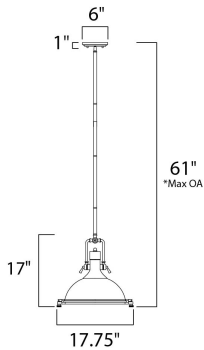

\*max overall height

**MEASUREMENTS**

DIMENSION : 17.75" L x 17.75" W x 17" H  
 MAX OAH : 61" OAH  
 CANOPY : 6" W x 1" H x 6" L  
 HANGING WEIGHT : 11.66 lb

**LAMPING**

INPUT VOLTAGE : 120V  
 BULB : 1 x 60W Incandescent E26 Medium , 60W Total  
 BULB INCLUDED : (Not Included)  
 DIMMABLE : Yes