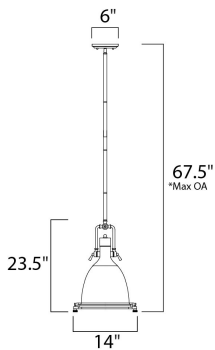

*max overall height

MEASUREMENTS

- DIMENSION : 14" L x 14" W x 23.5" H
- MAX OAH : 62" OAH
- CANOPY : 6" W x 1" H x 6" L
- HANGING WEIGHT : 11 lb

LAMPING

- INPUT VOLTAGE : 120V
- BULB : 1 x 60W Incandescent E26 Medium , 60W Total
- BULB INCLUDED : (Not Included)
- DIMMABLE : Yes