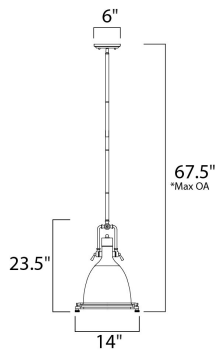

\*max overall height

**MEASUREMENTS**

- DIMENSION : 14" L x 14" W x 23.5" H
- MAX OAH : 62" OAH
- CANOPY : 6" W x 1" H x 6" L
- HANGING WEIGHT : 11 lb

**LAMPING**

- INPUT VOLTAGE : 120V
- BULB : 1 x 60W Incandescent E26 Medium , 60W Total
- BULB INCLUDED : (Not Included)
- DIMMABLE : Yes