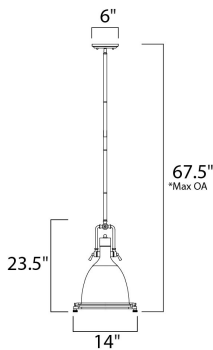

\*max overall height

**MEASUREMENTS**

- DIMENSION : 14" L x 14" W x 23.5" H
- MAX OAH : 62" OAH
- CANOPY : 6" W x 1" H x 6" L
- HANGING WEIGHT : 11 lb

**LAMPING**

- INPUT VOLTAGE : 120V
- BULB : 1 x 60W Incandescent E26 Medium , 60W Total
- BULB INCLUDED : (Not Included)
- DIMMABLE : Yes