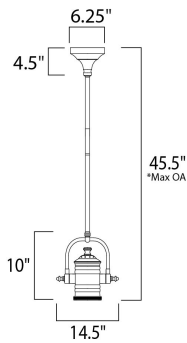

*max overall height

MEASUREMENTS

DIMENSION : 14.5" L x 14.5" W x 10" H
 MAX OAH : 45.5" OAH
 CANOPY : 6.25" W x 4.5" H x 6.25" L
 HANGING WEIGHT : 5.06 lb

LAMPING

INPUT VOLTAGE : 120V
 BULB : 1 x 50W Incandescent E26 Medium , 50W Total
 BULB INCLUDED : (Not Included)
 DIMMABLE : Yes