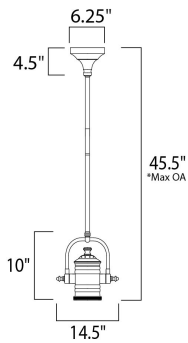

\*max overall height

**MEASUREMENTS**

- DIMENSION : 14.5" L x 14.5" W x 10" H
- MAX OAH : 45.5" OAH
- CANOPY : 6.25" W x 4.5" H x 6.25" L
- HANGING WEIGHT : 5.06 lb

**LAMPING**

- INPUT VOLTAGE : 120V
- BULB : 1 x 50W Incandescent E26 Medium , 50W Total
- BULB INCLUDED : (Not Included)
- DIMMABLE : Yes