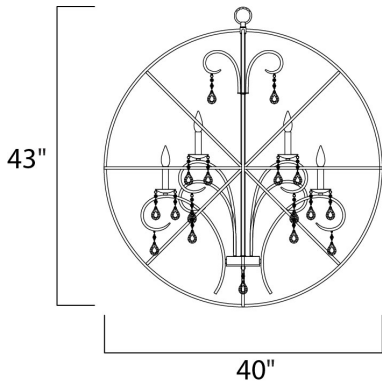

**PRODUCT DESCRIPTION**

A spherical frame of metal surround a simple line chandelier draped in crystal for a transitional style that fits any interior design. Orbit is available in 2 sizes and 2 finishes, Oil Rubbed Bronze with Cognac crystal and a combo finish of Anthracite and Polished Nickel with Clear crystal.

**MEASUREMENTS**

DIMENSION : 40" L x 40" W x 43.5" H  
 MAX OAH : 79.5" OAH  
 CANOPY : 5" W x 1" H x 5" L  
 HANGING WEIGHT : 22.05 lb

**LAMPING**

INPUT VOLTAGE : 120V  
 BULB : 12 x 40W Incandescent E12 Candelabra , 480W Total  
 BULB INCLUDED : (Not Included)  
 DIMMABLE : Yes