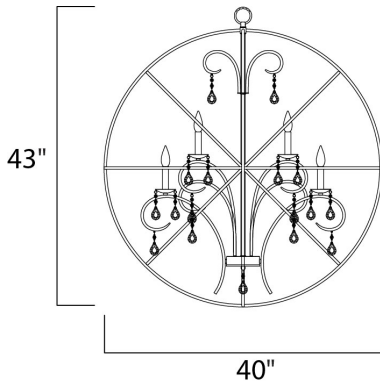

**PRODUCT DESCRIPTION**

A spherical frame of metal surround a simple line chandelier draped in crystal for a transitional style that fits any interior design. Orbit is available in 2 sizes and 2 finishes, Oil Rubbed Bronze with Cognac crystal and a combo finish of Anthracite and Polished Nickel with Clear crystal.

**MEASUREMENTS**

DIMENSION : 40" L x 40" W x 43.5" H  
 MAX OAH : 79.5" OAH  
 CANOPY : 5" W x 1" H x 5" L  
 HANGING WEIGHT : 22.05 lb

**LAMPING**

INPUT VOLTAGE : 120V  
 BULB : 12 x 40W Incandescent E12 Candelabra , 480W Total  
 BULB INCLUDED : (Not Included)  
 DIMMABLE : Yes