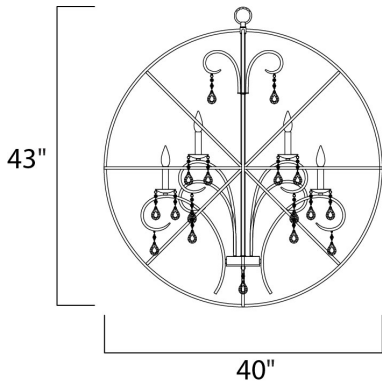

PRODUCT DESCRIPTION

A spherical frame of metal surround a simple line chandelier draped in crystal for a transitional style that fits any interior design. Orbit is available in 2 sizes and 2 finishes, Oil Rubbed Bronze with Cognac crystal and a combo finish of Anthracite and Polished Nickel with Clear crystal.

MEASUREMENTS

DIMENSION : 40" L x 40" W x 43.5" H
 MAX OAH : 79.5" OAH
 CANOPY : 5" W x 1" H x 5" L
 HANGING WEIGHT : 22.05 lb

LAMPING

INPUT VOLTAGE : 120V
 BULB : 12 x 40W Incandescent E12 Candelabra , 480W Total
 BULB INCLUDED : (Not Included)
 DIMMABLE :