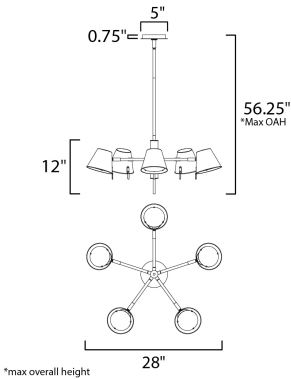

MEASUREMENTS

- DIMENSION : 28" L x 28" W x 12" H
- MAX OAH : 56.25" OAH
- CANOPY : 5.5" W x 0.75" H x 5.5" L
- HANGING WEIGHT : 7.26 lb

LAMPING

- INPUT VOLTAGE : 120V
- LUMENS : 2,700 Rated (2,400 Del.)
- BULB : 5 x 6W LED AC Integrated , 30W Total
- BULB INCLUDED : (Integrated)
- CRI : 90 CRI
- COLOR_TEMP : 3000K
- LIGHTING_DIRECTION : Directional