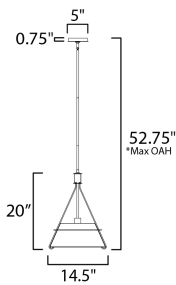

**PRODUCT DESCRIPTION**

Metal shades of Light French Gray, Black or Matte White are suspended from halos of contrasting Natural Aged Brass finish. Maximizing the light output, the interior of the shades are painted white, and their tops are left open casting light both upwards and below. The collection is completed by a delightful pull-chain operated wall sconce that provides a practical light source ideal for a reading nook or bedside.

\*max overall height

**MEASUREMENTS**

- DIMENSION : 14.5" L x 14.5" W x 20" H
- MAX OAH : 52.75" OAH
- CANOPY : 5" W x 0.75" H x 5" L
- HANGING WEIGHT : 7.5 lb

**LAMPING**

- INPUT VOLTAGE : 120V
- BULB : 1 x 60W Incandescent E26 Medium , 60W Total
- BULB INCLUDED : (Not Included)