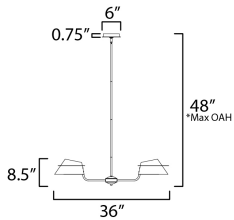

MEASUREMENTS

DIMENSION : 36" L x 36" W x 8.5" H
 MAX OAH : 48" OAH
 CANOPY : 6" W x 0.75" H x 6" L
 HANGING WEIGHT : 10.8 lb

LAMPING

INPUT VOLTAGE : 120V
 BULB : 5 x 60W Incandescent E26 Medium , 300W Total
 BULB INCLUDED : (Not Included)
 DIMMABLE :