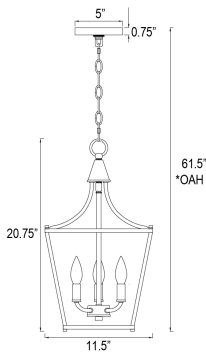

MEASUREMENTS

DIMENSION : 11.5" L x 11.5" W x 20.75" H
 MAX OAH : 61.5" OAH
 CANOPY : 5" W x 0.75" H x 5" L
 HANGING WEIGHT : 4.62 lb

LAMPING

INPUT VOLTAGE : 120V
 BULB : 3 x 60W Incandescent E12 Candelabra , 180W Total
 BULB INCLUDED : (Not Included)
 DIMMABLE : Triac or ELV (Phase Dim)