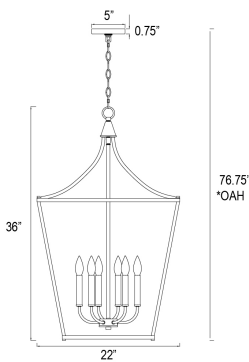

FINISHES OPTION

-  Black (BK)
-  Natural Aged Brass (NAB)
-  Satin Nickel (SN)

MATERIAL

Steel

RATINGS

cETLus
Dry Location

ADDITIONAL

SLOPE: 30
OPERATING TEMPERATURE:
-20°C (-4°F), 40°C (104°F)

MEASUREMENTS

- DIMENSION : 22" L x 22" W x 36" H
- MAX OAH : 76.75" OAH
- CANOPY : 5" W x 0.75" H x 5" L
- HANGING WEIGHT : 9.02 lb

LAMPING

- INPUT VOLTAGE : 120V
- BULB : 6 x 60W Incandescent E12 Candelabra , 360W Total
- BULB INCLUDED : (Not Included)
- DIMMABLE : Triac or ELV (Phase Dim)