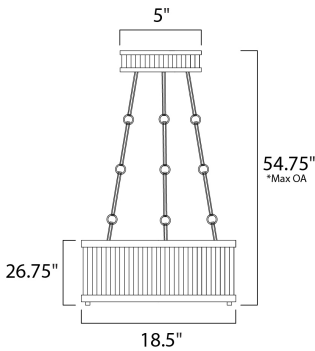

PRODUCT DESCRIPTION

Ribbed metalwork is framed in drum or square formed options available in both ceiling mounts and pendants. The two-tone finish of Oil Rubbed Bronze with Burnished Brass frame offers classic styling while Weathered Zinc with Matte Satin Nickel offers a more country elegant option. The incandescent lighting is softly diffused through a frosted glass diffuser.

*max overall height

MEASUREMENTS

DIMENSION : 18.5" L x 18.5" W x 26.75" H
 MAX OAH : 54.75" OAH
 CANOPY : 5" W x 1" H x 5" L
 HANGING WEIGHT : 17.6 lb

LAMPING

INPUT VOLTAGE : 120V
 BULB : 4 x 60W Incandescent E26 Medium , 240W Total
 BULB INCLUDED : (Not Included)
 DIMMABLE : Yes