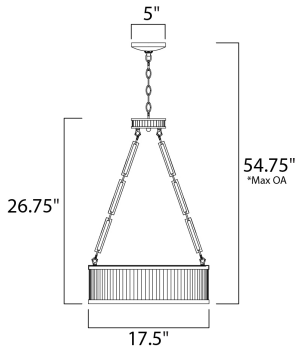

**MEASUREMENTS**

DIMENSION : 17.5" L x 17.5" W x 26.75" H  
 MAX OAH : 54.75" OAH  
 CANOPY : 5" W x 1" H x 5" L  
 HANGING WEIGHT : 16.1 lb

**LAMPING**

INPUT VOLTAGE : 120V  
 BULB : 4 x 60W Incandescent E26 Medium , 240W Total  
 BULB INCLUDED : (Not Included)  
 DIMMABLE :