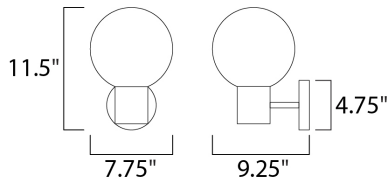

MEASUREMENTS

DIMENSION : 7.75" W x 11.5" H x 9.25" Ext
 MAX OAH : 4.75" W x 1" H
 HANGING WEIGHT : 4.41 lb

LAMPING

INPUT VOLTAGE : 120V
 BULB : 1 x 60W Incandescent E12 Candelabra , 60W Total
 BULB INCLUDED : (Not Included)
 DIMMABLE :