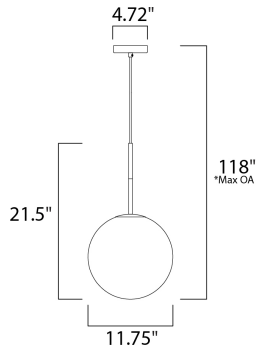

*max overall height

MEASUREMENTS

- DIMENSION : 11.75" W x 21.5" H
- MAX OAH : 118" OAH
- CANOPY : 4.72" W x 1" H x 4.72" L
- HANGING WEIGHT : 4.41 lb

LAMPING

- INPUT VOLTAGE : 120V
- BULB : 1 x 60W Incandescent E26 Medium , 60W Total
- BULB INCLUDED : (Not Included)
- DIMMABLE :