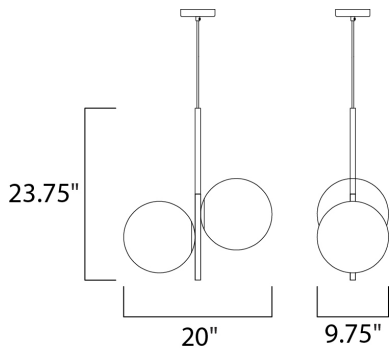

MEASUREMENTS

DIMENSION : 20" L x 9.75" W x 23.75" H
 MAX OAH : 142" OAH
 CANOPY : 4.72" W x 1" H x 4.72" L
 HANGING WEIGHT : 6.16 lb

LAMPING

INPUT VOLTAGE : 120V
 BULB : 2 x 60W Incandescent E26 Medium , 120W Total
 BULB INCLUDED : (Not Included)
 DIMMABLE :