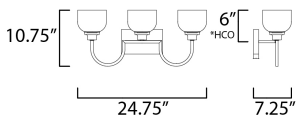

PRODUCT DESCRIPTION

Square tube arms curve to form arcs of Polished Chrome in an interesting and unique fashion. White opal glass shades complete this clean design and provide a soft even illumination. Can be installed up or down.