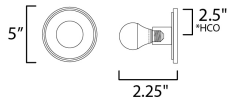

LAMPING

INPUT VOLTAGE : 120V
LUMENS : 500 Rated (400 Del.)
BULB : 1 x 6W LED E26 Medium , 6W Total
BULB INCLUDED : (Included)
DIMMABLE : Triac or ELV
CRI : 90 CRI
COLOR_TEMP : 3000K
LIGHTING_DIRECTION : Omni