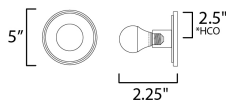

LAMPING

INPUT VOLTAGE : 120V
LUMENS : 500 Rated (400 Del.)
BULB : 1 x 6W LED E26 Medium , 6W Total
BULB INCLUDED : (Included)
DIMMABLE : Triac or ELV
CRI : 90 CRI
COLOR_TEMP : 3000K
LIGHTING_DIRECTION : Omni