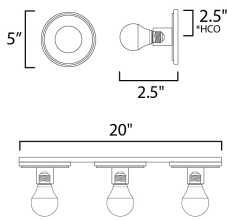

LAMPING

INPUT VOLTAGE : 120V
BULB : 3 x 60W Incandescent E26 Medium , 180W Total
BULB INCLUDED : (Not Included)
DIMMABLE :
LIGHTING_DIRECTION : Omni