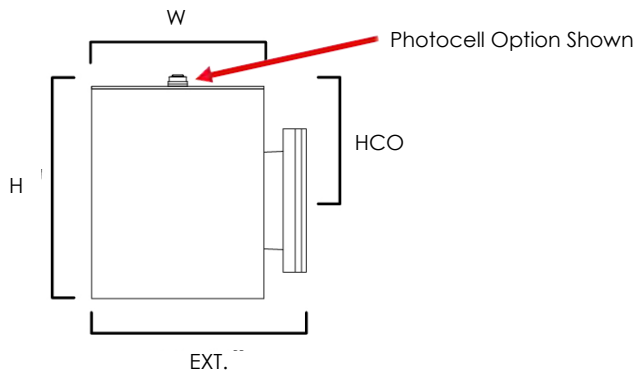

Job Name : _____
 Job Type : _____
 Quantity : _____
 Comments : _____

Glass lens on the top

PRODUCT DESCRIPTION

Classic cylinder up and down lights provide directional light without glare. Available in 3 sizes with both incandescent and LED versions. Available in Architectural Bronze, Aluminum, or Black.

INSTALL UP/DOWN: UP
 OPERATING TEMPERATURE:
 -20°C (-4°F), 40°C (104°F)

PHOTOMETRIC: Report Found Online

MEASUREMENTS

MODEL	DIMENSION
* 26101	5"W x 7.25"H x 6.25"Ext.
26103	5"W x 15"H x 6.25"Ext.
26105	5"W x 22"H x 6.25"Ext.
* 26106	6"W x 7.25"H x 7.25"Ext.
26108	6"W x 15"H x 7.25"Ext.
26109	6"W x 22"H x 7.25"Ext.