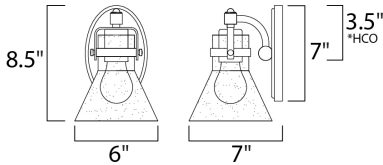

*height from center of outlet to the top of the fixture

MEASUREMENTS

DIMENSION : 6" W x 8.5" H x 7" Ext
 MAX OAH : 4.5" W x 7" H
 HANGING WEIGHT : 2.2 lb

LAMPING

INPUT VOLTAGE : 120V
 BULB : 1 x 6W LED E26 Medium , 6W Total
 BULB INCLUDED : (Included)
 DIMMABLE : Yes
 COLOR_TEMP : 2200K