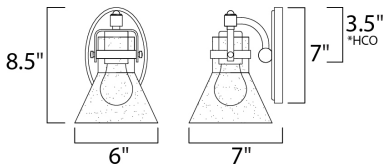

\*height from center of outlet to the top of the fixture

**MEASUREMENTS**

DIMENSION : 6" W x 8.5" H x 7" Ext  
 MAX OAH : 4.5" W x 7" H  
 HANGING WEIGHT : 2.2 lb

**LAMPING**

INPUT VOLTAGE : 120V  
 BULB : 1 x 60W Incandescent E26 Medium , 60W Total  
 BULB INCLUDED : (Not Included)  
 DIMMABLE : Yes