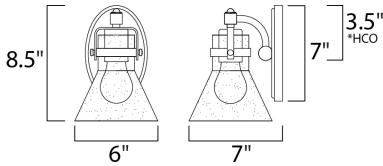

*height from center of outlet to the top of the fixture

MEASUREMENTS

DIMENSION : 6" W x 8.5" H x 7" Ext
 MAX OAH : 4.5" W x 7" H
 HANGING WEIGHT : 2.2 lb

LAMPING

INPUT VOLTAGE : 120V
 BULB : 1 x 60W Incandescent E26 Medium , 60W Total
 BULB INCLUDED : (Included)
 DIMMABLE : Yes