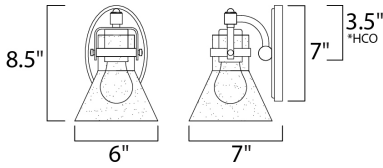

PRODUCT DESCRIPTION

This nautical-inspired collection features Clear Seedy glass cones suspended by a yoke frame. The clear glass offers abundant lighting and compliments the styling of the fixture. Make it a more industrial look by adding filament E26 light bulbs.

MEASUREMENTS

DIMENSION : 6" W x 8.5" H x 7" Ext
MAX OAH : 4.5" W x 7" H
HANGING WEIGHT : 2.2 lb

LAMPING

INPUT VOLTAGE : 120V
BULB : 1 x 60W Incandescent E26 Medium , 60W Total
BULB INCLUDED : (Included)
DIMMABLE : Yes

FINISHES OPTION

- Oil Rubbed Bronze (OI)
- Polished Chrome (PC)

GLASS

Seedy CD

MATERIAL

Steel, Glass

RATINGS

cETLus
Damp Location

ADDITIONAL

INSTALL UP/DOWN: Up/Down
OPERATING TEMPERATURE:
-20°C (-4°F), 40°C (104°F)

Always consult a qualified electrician before installing any lighting product.