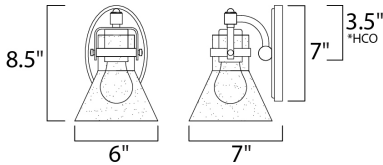

\*height from center of outlet to the top of the fixture

**MEASUREMENTS**

DIMENSION : 6" W x 8.5" H x 7" Ext  
 MAX OAH : 4.5" W x 7" H  
 HANGING WEIGHT : 2.2 lb

**LAMPING**

INPUT VOLTAGE : 120V  
 BULB : 1 x 6W LED E26 Medium , 6W Total  
 BULB INCLUDED : (Included)  
 DIMMABLE : Yes  
 COLOR\_TEMP : 2200K