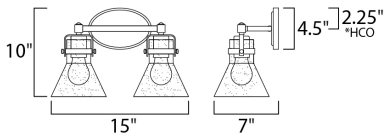

PRODUCT DESCRIPTION

This nautical-inspired collection features Clear Seedy glass cones suspended by a yoke frame. The clear glass offers abundant lighting and compliments the styling of the fixture. Make it a more industrial look by adding filament E26 light bulbs.