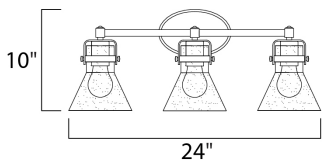

PRODUCT DESCRIPTION

This nautical-inspired collection features Clear Seedy glass cones suspended by a yoke frame. The clear glass offers abundant lighting and compliments the styling of the fixture. Make it a more industrial look by adding filament E26 light bulbs.

MEASUREMENTS

DIMENSION : 24.25" W x 10" H x 7" Ext
BACK PLATE : 7" W x 4.5" H x 2.25" HCO
HANGING WEIGHT : 5.5 lb