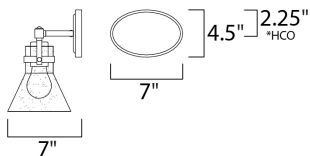

LAMPING

INPUT VOLTAGE : 120V
BULB : 3 x 60W Incandescent E26 Medium , 180W Total
BULB INCLUDED : (Included)
DIMMABLE : Yes
LIGHTING_DIRECTION : Down

FINISHES OPTION

- Oil Rubbed Bronze (OI)
- Polished Chrome (PC)

GLASS

Seedy CD

MATERIAL

Steel, Glass

RATINGS

cETLus
Damp Location

ADDITIONAL

INSTALL UP/DOWN: Down
OPERATING TEMPERATURE:
-20°C (-4°F), 40°C (104°F)

Always consult a qualified electrician before installing any lighting product.