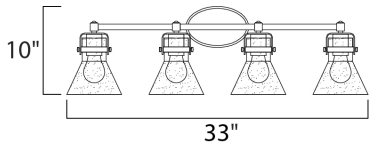

\*height from center of outlet to the top of the fixture

**MEASUREMENTS**

DIMENSION : 33" W x 10" H x 7" Ext  
 BACK PLATE : 7" W x 4.5" H x 2.25" HCO  
 HANGING WEIGHT : 7.26 lb

**LAMPING**

INPUT VOLTAGE : 120V  
 BULB : 4 x 60W Incandescent E26 Medium , 240W Total  
 BULB INCLUDED : (Not Included)  
 DIMMABLE :  
 LIGHTING\_DIRECTION : Down