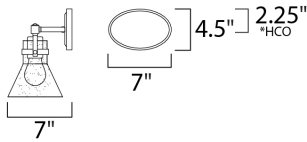

\*height from center of outlet to the top of the fixture

**MEASUREMENTS**

DIMENSION : 33" W x 10" H x 7" Ext  
 BACK PLATE : 7" W x 4.5" H x 2.25" HCO  
 HANGING WEIGHT : 7.26 lb

**LAMPING**

INPUT VOLTAGE : 120V  
 BULB : 4 x 60W Incandescent E26 Medium , 240W Total  
 BULB INCLUDED : (Not Included)  
 DIMMABLE :  
 LIGHTING\_DIRECTION : Down