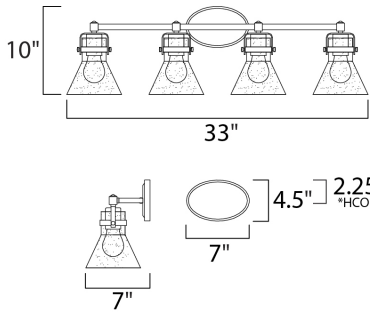

*height from center of outlet to the top of the fixture

MEASUREMENTS

DIMENSION : 33" W x 10" H x 7" Ext
 BACK PLATE : 7" W x 4.5" H x 2.25" HCO
 HANGING WEIGHT : 7.26 lb

LAMPING

INPUT VOLTAGE : 120V
 BULB : 4 x 60W Incandescent E26 Medium , 240W Total
 BULB INCLUDED : (Not Included)
 DIMMABLE :
 LIGHTING_DIRECTION : Down