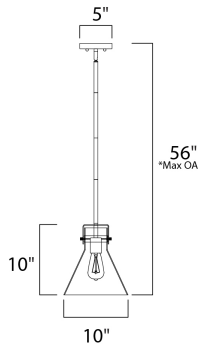

*max overall height

MEASUREMENTS

DIMENSION : 10" L x 10" W x 56" H
 MAX OAH : 56" OAH
 CANOPY : 5" W x 1" H x 5" L
 HANGING WEIGHT : 4.84 lb

LAMPING

INPUT VOLTAGE : 120V
 BULB : 1 x 6W LED E26 Medium , 6W Total
 BULB INCLUDED : (Included)
 DIMMABLE : Yes
 COLOR_TEMP : 2200K