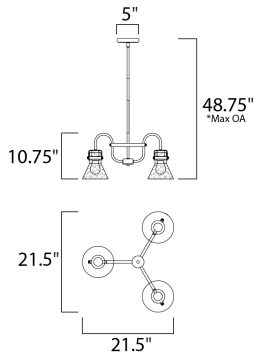

ADDITIONAL

OPERATING TEMPERATURE:
-20°C (-4°F), 40°C (104°F)

*max overall height

MEASUREMENTS

- DIMENSION : 23.75" L x 21.5" W x 10.75" H
- MAX OAH : 48.75" OAH
- HANGING WEIGHT : 7.7 lb
- WIRE LENGTH : 120"