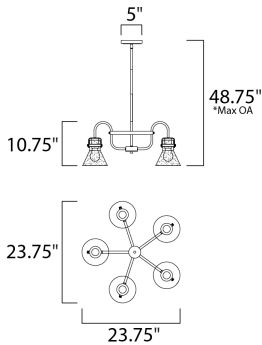

ADDITIONAL

SLOPE: 30
OPERATING TEMPERATURE:
-20°C (-4°F), 40°C (104°F)

MEASUREMENTS

- DIMENSION : 23.75" L x 23.75" W x 10.75" H
- MAX OAH : 48.75" OAH
- HANGING WEIGHT : 11 lb
- WIRE LENGTH : 120"

LAMPING

- INPUT VOLTAGE : 120V
- BULB : 5 x 60W Incandescent E26 Medium , 300W Total
- BULB INCLUDED : (Included)
- DIMMABLE : Yes

*max overall height

Always consult a qualified electrician before installing any lighting product.