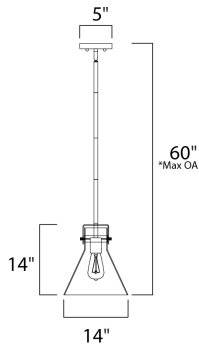

**MEASUREMENTS**

- DIMENSION : 14" L x 14" W x 60" H
- MAX OAH : 60" OAH
- CANOPY : 5" W x 1" H x 5" L
- HANGING WEIGHT : 6.84 lb

**LAMPING**

- INPUT VOLTAGE : 120V
- BULB : 1 x 60W Incandescent E26 Medium , 60W Total
- BULB INCLUDED : (Not Included)
- DIMMABLE : Yes