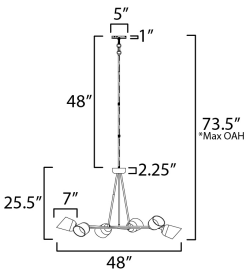

*max overall height

MEASUREMENTS

- DIMENSION : 48" L x 48" W x 25.54" H x 43" Ext
- CANOPY : 5" W x 1" H x 5" L
- HANGING WEIGHT : 19.29 lb

LAMPING

- INPUT VOLTAGE : 120V
- BULB : 6 x 60W Incandescent E26 Medium , 360W Total
- BULB INCLUDED : (Not Included)
- DIMMABLE :