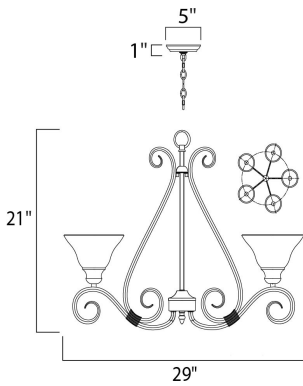

PRODUCT DESCRIPTION

Simple, elegant designs offered in a variety of our most popular finishes. Choose from Acorn, Country Stone, Pewter and Kentucky Bronze. Glass options are Marble and Wilshire.

MEASUREMENTS

DIMENSION : 29" L x 29" W x 21.5" H
CANOPY : 5" W x 1" H x 5" L
HANGING WEIGHT : 13.8 lb

LAMPING

INPUT VOLTAGE : 120V
BULB : 5 x 60W Incandescent E26 Medium , 300W Total
BULB INCLUDED : (Not Included)
DIMMABLE : Yes

FINISHES OPTION

Kentucky Bronze (KB)

GLASS

Marble MR

MATERIAL

Steel

RATINGS

cULus
Dry Location

ADDITIONAL

ADJUSTABLE
OPERATING TEMPERATURE:
-20°C (-4°F), 40°C (104°F)

Always consult a qualified electrician before installing any lighting product.