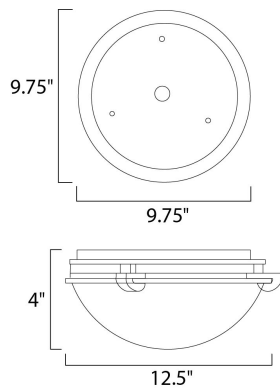

MEASUREMENTS

DIMENSION : 12.5" L x 12.5" W x 4" H
 HANGING WEIGHT : 2.82 lb

LAMPING

INPUT VOLTAGE : 120V
 BULB : 2 x 60W Incandescent E26 Medium , 120W Total
 BULB INCLUDED : (Not Included)
 DIMMABLE : Yes