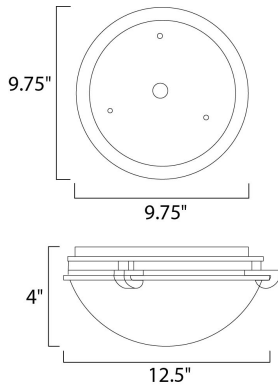

MEASUREMENTS

DIMENSION : 12.5" L x 12.5" W x 4" H
 HANGING WEIGHT : 2.82 lb

LAMPING

INPUT VOLTAGE : 120V
 BULB : 2 x 60W Incandescent E26 Medium , 120W Total
 BULB INCLUDED : (Not Included)
 DIMMABLE : Yes