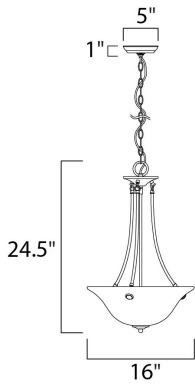

MEASUREMENTS

DIMENSION : 16" L x 16" W x 24.5" H
 HANGING WEIGHT : 6.17 lb

LAMPING

INPUT VOLTAGE : 120V
 BULB : 3 x 60W Incandescent E26 Medium , 180W Total
 BULB INCLUDED : (Not Included)
 DIMMABLE : Yes