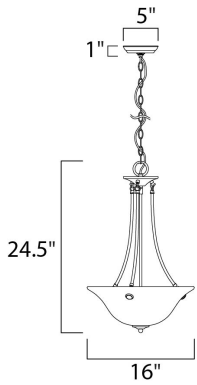

**MEASUREMENTS**

DIMENSION : 16" L x 16" W x 24.5" H  
 HANGING WEIGHT : 6.17 lb

**LAMPING**

INPUT VOLTAGE : 120V  
 LUMENS : 3,450 Rated  
 BULB : 3 x 60W Incandescent E26 Medium , 180W Total  
 BULB INCLUDED : (Not Included)  
 DIMMABLE : Yes  
 COLOR\_TEMP : 2700K