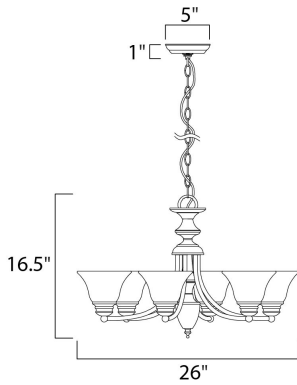

**MEASUREMENTS**

DIMENSION : 26" L x 26" W x 16.5" H  
 HANGING WEIGHT : 10.58 lb

**LAMPING**

INPUT VOLTAGE : 120V  
 BULB : 6 x 60W Incandescent E26 Medium , 360W Total  
 BULB INCLUDED : (Not Included)  
 DIMMABLE : Yes