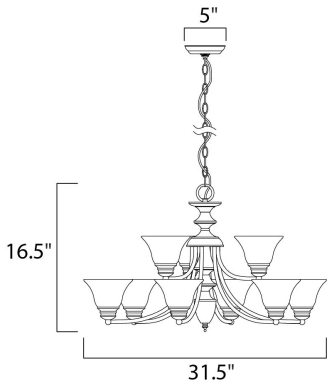

**MEASUREMENTS**

DIMENSION : 31.5" L x 31.5" W x 16.5" H  
 CANOPY : 5" W x 1" H x 5" L  
 HANGING WEIGHT : 16.56 lb

**LAMPING**

INPUT VOLTAGE : 120V  
 BULB : 9 x 60W Incandescent E26 Medium , 540W Total  
 BULB INCLUDED : (Not Included)  
 DIMMABLE : Yes