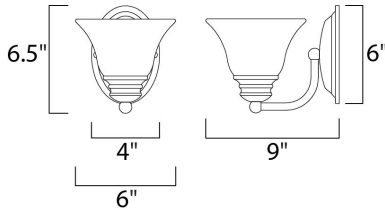

**MEASUREMENTS**

DIMENSION : 6" W x 6.5" H x 9" Ext  
 MAX OAH : 4.13" W x 6.13" H  
 HANGING WEIGHT : 1.5 lb

**LAMPING**

INPUT VOLTAGE : 120V  
 BULB : 1 x 60W Incandescent E26 Medium , 60W Total  
 BULB INCLUDED : (Not Included)  
 DIMMABLE : Yes