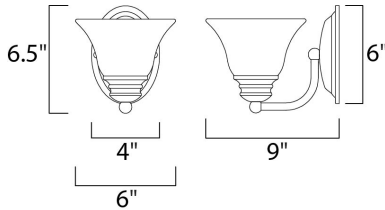

MEASUREMENTS

DIMENSION : 6" W x 6.5" H x 9" Ext
 MAX OAH : 4.13" W x 6.13" H
 HANGING WEIGHT : 1.5 lb

LAMPING

INPUT VOLTAGE : 120V
 BULB : 1 x 60W Incandescent E26 Medium , 60W Total
 BULB INCLUDED : (Not Included)
 DIMMABLE : Yes