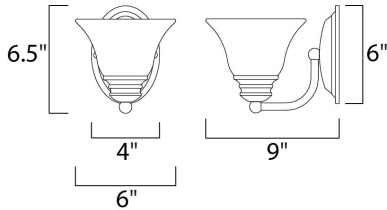

MEASUREMENTS

DIMENSION : 6" W x 6.5" H x 9" Ext
 MAX OAH : 4.13" W x 6.13" H
 HANGING WEIGHT : 1.5 lb

LAMPING

INPUT VOLTAGE : 120V
 BULB : 1 x 60W Incandescent E26 Medium , 60W Total
 BULB INCLUDED : (Not Included)
 DIMMABLE : Yes