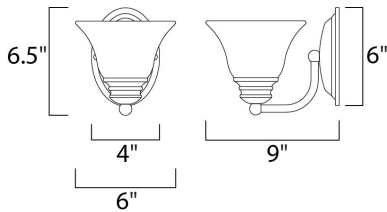

MEASUREMENTS

DIMENSION : 6" W x 6.5" H x 9" Ext
 MAX OAH : 4.13" W x 6.13" H
 HANGING WEIGHT : 1.5 lb

LAMPING

INPUT VOLTAGE : 120V
 BULB : 1 x 60W Incandescent E26 Medium , 60W Total
 BULB INCLUDED : (Not Included)
 DIMMABLE : Yes