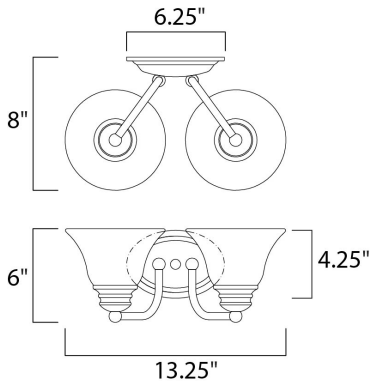

MEASUREMENTS

DIMENSION : 13.25" W x 6" H x 8" Ext
 BACK PLATE : 6.25" W x 4.25" H x 2.21" HCO
 HANGING WEIGHT : 2.4 lb

LAMPING

INPUT VOLTAGE : 120V
 BULB : 2 x 60W Incandescent E26 Medium , 120W Total
 BULB INCLUDED : (Not Included)
 DIMMABLE : Yes
 LIGHTING_DIRECTION : Up/Down