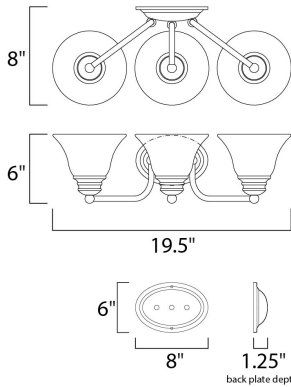

**MEASUREMENTS**

DIMENSION : 19.5" W x 6" H x 8" Ext  
 BACK PLATE : 4.13" W x 6.13" H x 3.5" HCO  
 HANGING WEIGHT : 4.63 lb

**LAMPING**

INPUT VOLTAGE : 120V  
 BULB : 3 x 60W Incandescent E26 Medium , 180W Total  
 BULB INCLUDED : (Not Included)  
 DIMMABLE : Yes