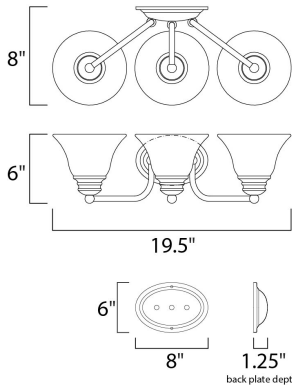

**MEASUREMENTS**

DIMENSION : 19.5" W x 6" H x 8" Ext  
 BACK PLATE : 4.13" W x 6.13" H x 3.5" HCO  
 HANGING WEIGHT : 4.63 lb

**LAMPING**

INPUT VOLTAGE : 120V  
 BULB : 3 x 60W Incandescent E26 Medium , 180W Total  
 BULB INCLUDED : (Not Included)  
 DIMMABLE : Yes