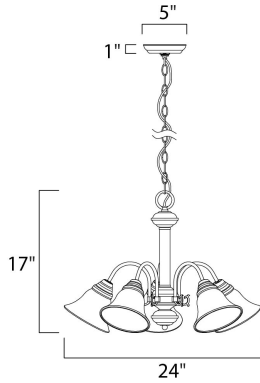

MEASUREMENTS

DIMENSION : 24" W x 17" H
 HANGING WEIGHT : 10.72 lb

LAMPING

INPUT VOLTAGE : 120V
 BULB : 5 x 60W Incandescent E26 Medium , 300W Total
 BULB INCLUDED : (Not Included)
 DIMMABLE : Yes

FINISHES OPTION