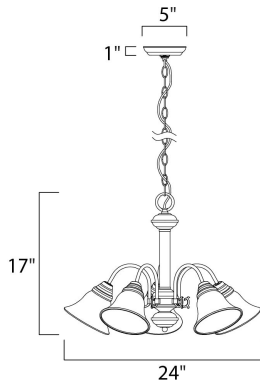

**MEASUREMENTS**

DIMENSION : 24" W x 17" H  
 HANGING WEIGHT : 10.72 lb

**LAMPING**

INPUT VOLTAGE : 120V  
 BULB : 5 x 60W Incandescent E26 Medium , 300W Total  
 BULB INCLUDED : (Not Included)  
 DIMMABLE :