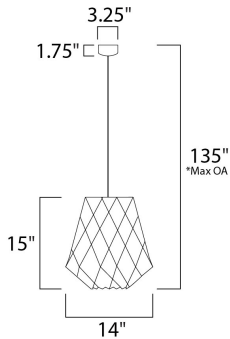

\*max overall height

**MEASUREMENTS**

- DIMENSION : 14" L x 14" W x 15" H
- MAX OAH : 145" OAH
- CANOPY : 3.25" W x 1.75" H x 3.25" L
- HANGING WEIGHT : 2.41 lb

**LAMPING**

- INPUT VOLTAGE : 120V
- BULB : 1 x 60W Incandescent E26 Medium , 60W Total
- BULB INCLUDED : (Not Included)
- DIMMABLE : Yes