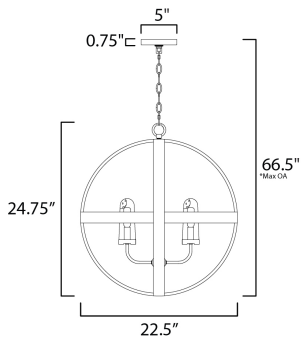

*max overall height

MEASUREMENTS

- DIMENSION : 22.5" L x 22.5" W x 24.75" H
- MAX OAH : 66.5" OAH
- CANOPY : 5" W x 0.75" H x 5" L
- HANGING WEIGHT : 20.24 lb

LAMPING

- INPUT VOLTAGE : 120V
- BULB : 4 x 40W Incandescent E12 Candelabra , 160W Total
- BULB INCLUDED : (Included)
- DIMMABLE : Y