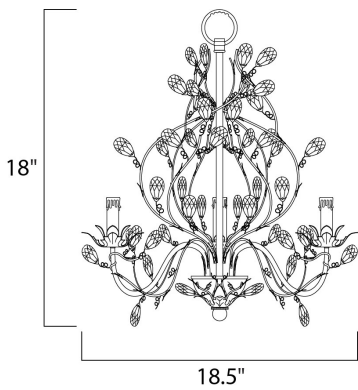

**MEASUREMENTS**

DIMENSION : 18.5" L x 18.5" W x 18" H  
 MAX OAH : 56" OAH  
 CANOPY : 5" W x 1" H x 5" L  
 HANGING WEIGHT : 7.7 lb

**LAMPING**

INPUT VOLTAGE : 120V  
 BULB : 3 x 60W Incandescent E12 Candelabra , 180W Total  
 BULB INCLUDED : (Not Included)  
 DIMMABLE : Yes