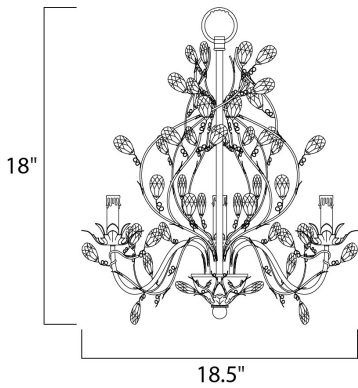

**MEASUREMENTS**

DIMENSION : 18.5" L x 18.5" W x 18" H  
 MAX OAH : 56" OAH  
 CANOPY : 5" W x 1" H x 5" L  
 HANGING WEIGHT : 7.7 lb

**LAMPING**

INPUT VOLTAGE : 120V  
 BULB : 3 x 60W Incandescent E12 Candelabra , 180W Total  
 BULB INCLUDED : (Not Included)  
 DIMMABLE : Yes