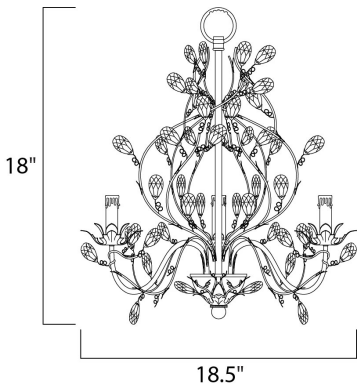

MEASUREMENTS

DIMENSION : 18.5" L x 18.5" W x 18" H
 MAX OAH : 56" OAH
 CANOPY : 5" W x 1" H x 5" L
 HANGING WEIGHT : 7.7 lb

LAMPING

INPUT VOLTAGE : 120V
 BULB : 3 x 60W Incandescent E12 Candelabra , 180W Total
 BULB INCLUDED : (Not Included)
 DIMMABLE : Yes