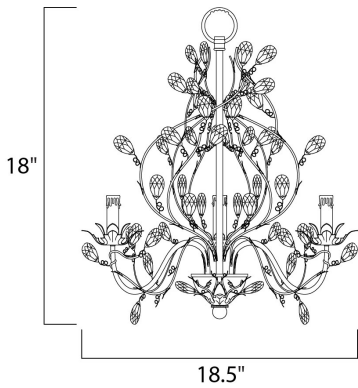

MEASUREMENTS

DIMENSION : 18.5" L x 18.5" W x 18" H
 MAX OAH : 56" OAH
 CANOPY : 5" W x 1" H x 5" L
 HANGING WEIGHT : 7.7 lb

LAMPING

INPUT VOLTAGE : 120V
 BULB : 3 x 60W Incandescent E12 Candelabra , 180W Total
 BULB INCLUDED : (Not Included)
 DIMMABLE : Yes