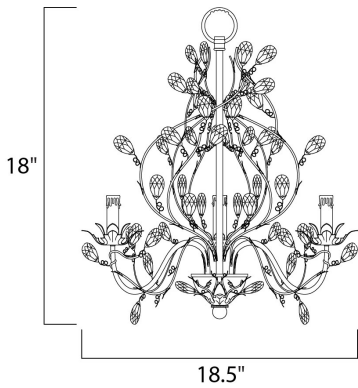

MEASUREMENTS

DIMENSION : 18.5" L x 18.5" W x 18" H
 MAX OAH : 56" OAH
 CANOPY : 5" W x 1" H x 5" L
 HANGING WEIGHT : 7.7 lb

LAMPING

INPUT VOLTAGE : 120V
 BULB : 3 x 60W Incandescent E12 Candelabra , 180W Total
 BULB INCLUDED : (Not Included)
 DIMMABLE :

FINISHES OPTION

- Etruscan Gold (EG)
- Oil Rubbed Bronze (OI)

MATERIAL

Steel

RATINGS

cULus
 Location

ADDITIONAL

OPERATING TEMPERATURE:
 -20°C (-4°F), 40°C (104°F)