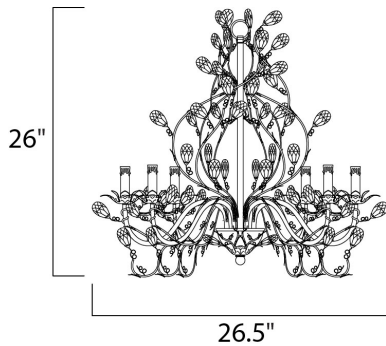

MEASUREMENTS

DIMENSION : 26.5" L x 26.5" W x 28.5" H
 MAX OAH : 65" OAH
 HANGING WEIGHT : 15.84 lb

LAMPING

INPUT VOLTAGE : 120V
 BULB : 6 x 60W Incandescent E12 Candelabra , 360W Total
 BULB INCLUDED : (Not Included)
 DIMMABLE : Yes